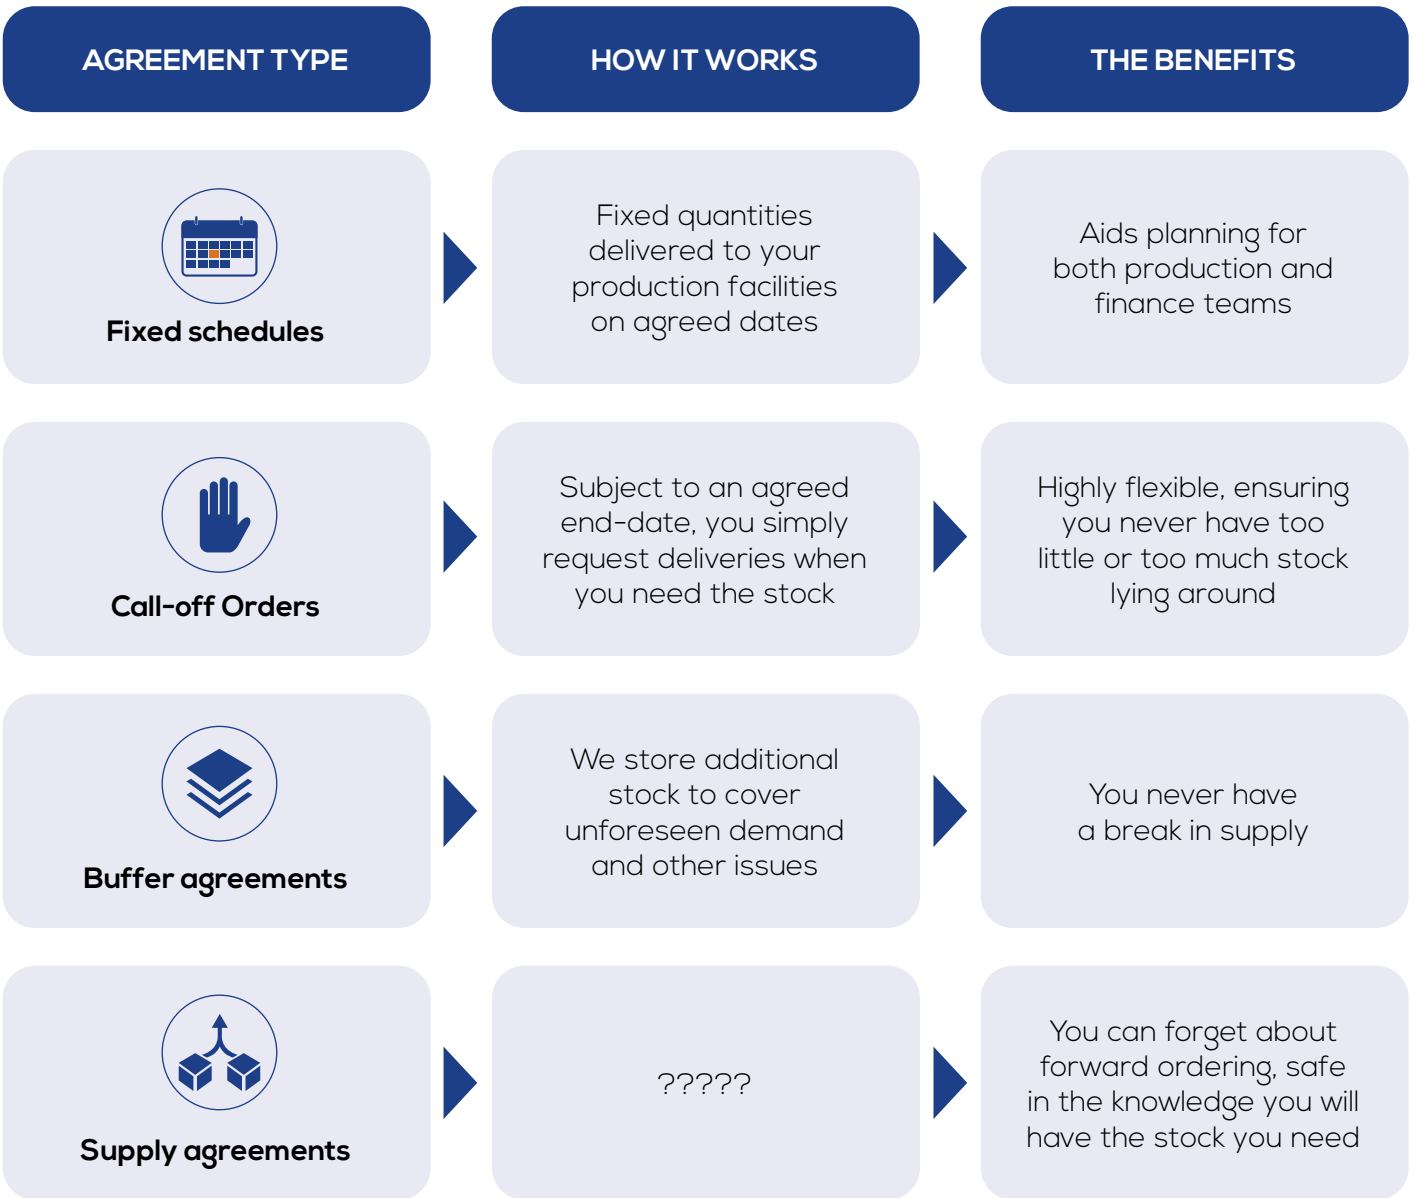

SUPPLY AGREEMENT OPTIONS

When we manufacture your components, we provide a range of supply options:

ABOUT GELEC

Founded in 1975, Gelec has earned its reputation as a respected manufacturer and global supplier of top quality and competitively-priced electrical components.

Gelec has a highly reliable and professional team delivering a wide variety of products to even the most exacting requirements.

Gelec has offices and warehousing in the UK, China and Hong Kong dedicated to the support of customers throughout Europe, Asia and America.

Find out more:
gelec.co.uk

Call us on:
020 8855 0991

Email us at:
info@gelec.co.uk